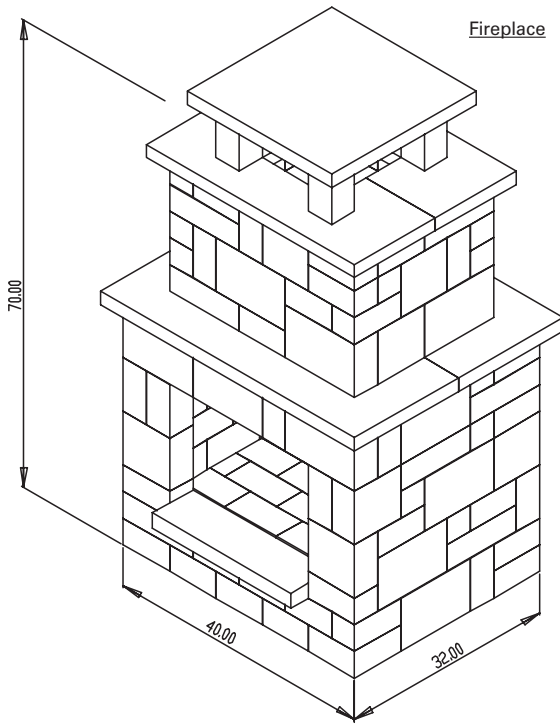

Small Fireplace Kit

- 40 W x 32 D x 70 H" (Fireplace only)
- Quality Rockwood and Silver Creek products
- Firebrick lined interior
- Assembly required

Kits come complete with everything you need to build on a properly prepared base. Masonry adhesive included.

Small Fireplace kit shown with optional hearth and woodbox.

*No cutting, no guessing,
no hassles — no problem!*

Appearance
Dependability
Efficiency

ROCKWOOD[®]
RETAINING WALLS
A better way[™]

Bluestone

Desert

Santa Fe

Fireplace

Woodbox

Hearth

All Outdoor Living Kits come with easy to read course-by-course instructions.

ROCKWOOD[®]
RETAINING WALLS
A better way.™

325 Alliance Place NE
Rochester, MN 55906

toll free
888.288.4045
phone
507.529.2871
fax
507.529.2879