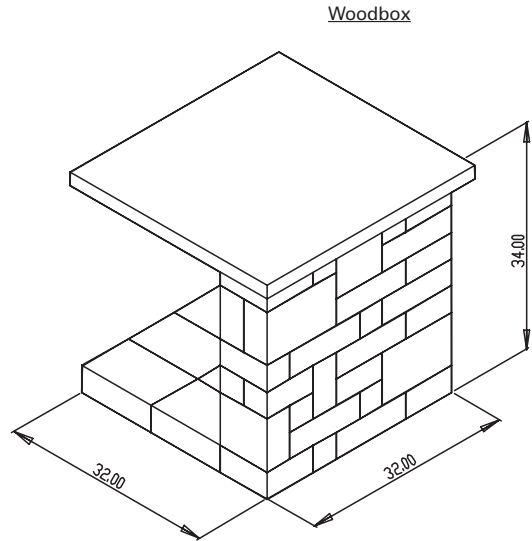

Small Fireplace Kit

- 40 W x 32 D x 70 H" (Fireplace only)
- Quality Rockwood and Silver Creek products
- Firebrick lined interior
- Assembly required

Kits come complete with everything you need to build on a properly prepared base. Masonry adhesive included.

Small Fireplace kit shown with optional hearth and woodbox.

*No cutting, no guessing,
no hassles — no problem!*

Appearance
Dependability
Efficiency

ROCKWOOD[®]
RETAINING WALLS
A better way[™]

Bluestone

Desert

Santa Fe

Fireplace

Woodbox

Hearth

All Outdoor Living Kits come with easy to read course-by-course instructions.

ROCKWOOD[®]
RETAINING WALLS
A better way.™

325 Alliance Place NE
Rochester, MN 55906

toll free
888.288.4045
phone
507.529.2871
fax
507.529.2879