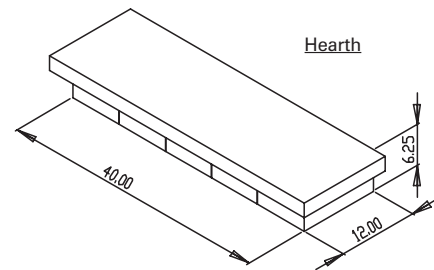

Hearth

All Outdoor Living Kits come with easy to read course-by-course instructions.

ROCKWOOD®
RETAINING WALLS
A better way.™

325 Alliance Place NE
Rochester, MN 55906

toll free
888.288.4045
phone
507.529.2871
fax
507.529.2879

www.rockwoodwalls.com

Available at: _____